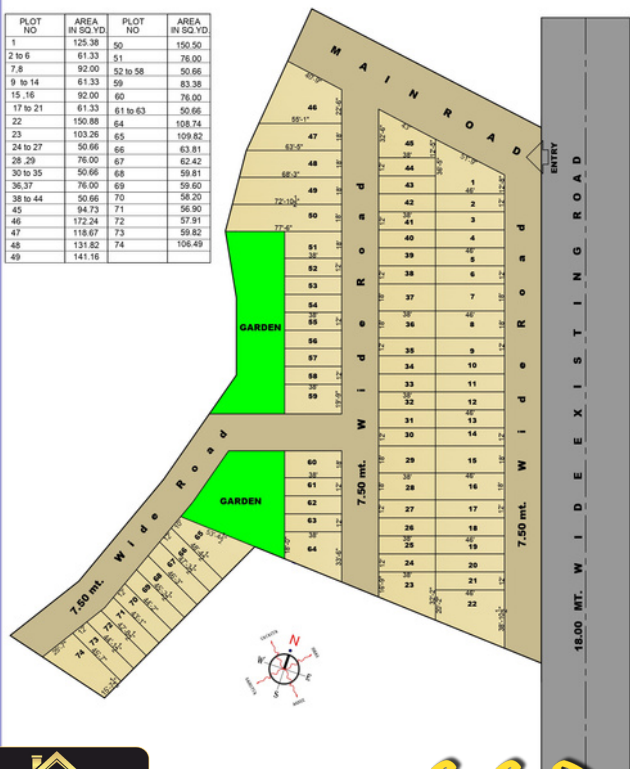

# Part-1

PLOT NO	AREA IN SQ. YD
1	105.55
2 to 8	105.8 to 12, 50.66
6,7	76.00
13	81.00
14	85.08
15 to 18	50.66
19	76.00
20	110.91
21	62.64
22	53.55
23	44.47
24	87.79
25	103.59
26	57.24
27	66.42
28	75.51
29	136.23

# Part-2

PLOT NO.	AREA IN SQ.YD.	PLOT NO.	AREA IN SQ.YD.
1	125.38	50	150.50
2 to 6	61.33	51	76.00
7,8	92.00	52 to 58	50.66
9 to 14	61.33	59	83.38
15, 16	92.00	60	76.00
17 to 21	61.33	61 to 63	50.66
22	150.88	64	108.74
23	103.26	65	109.82
24 to 27	50.66	66	63.81
28, 29	76.00	67	82.42
30 to 35	50.66	68	59.81
36,37	76.00	69	59.60
38 to 44	50.66	70	56.20
45	94.73	71	36.90
46	172.24	72	57.91
47	118.67	73	59.82
48	131.82	74	106.49
49	141.16		